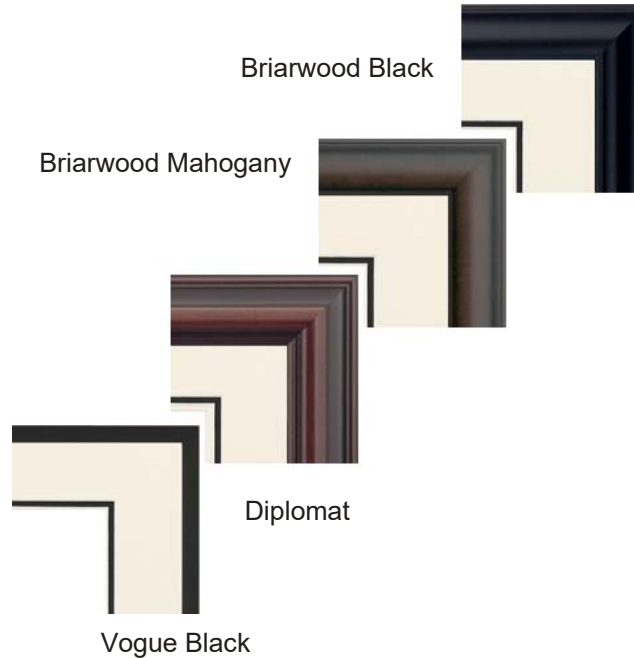

Chartered Professional Accountants of
Nova Scotia Order Form

Qty	Description	Price	Total
	Vogue Black	$70.95	
	Briarwood Mahogany	$109.95	
	Briarwood Black	$109.95	
	Diplomat	$174.95	
Shipping & Handling		$22.50	
Subtotal			
HST			
Total			

Frames are available with or without the CPA logo on the mat. The cost for the two mat options are the same price.

Please select which mat option you would like.

☐ with CPA logo on the mat   ☐ No logo on the mat

Mats are not sold separately.

Contact and Delivery Information

Last Name: _____
First Name: _____
Address: _____
City: _____ Prov: _____
Postal Code: _____
Phone: _____
Email: _____

Method Of Payment:

☐ Cheque (enclosed payable to Tempo Framing Systems)
☐ Credit Card - Bill my: ☐ VISA   ☐ MASTERCARD

Card# : _____

Exp. Date: _____ CV# _____

Cardholder's signature: _____

Date: _____

ORDERING OPTIONS

1. Order online by visiting www.cpa222277.com
2. Complete the order form and fax with your credit card information to Tempo at 1-800-363-9040.
3. Mail the order form with your cheque made payable to Tempo Framing Systems to:
  Tempo Framing Systems
  1735 Bayly St., Unit 1
  Pickering, ON L1W 3G7.
4. Contact Tempo Framing Systems by:
  Telephone: 1-800-437-0463
  Fax: 1-800-363-9040
  Email: fulfillment@tempoframing.com
  Hours of Operation:
  Monday-Friday, 9:00 a.m.-5:00pm., EST